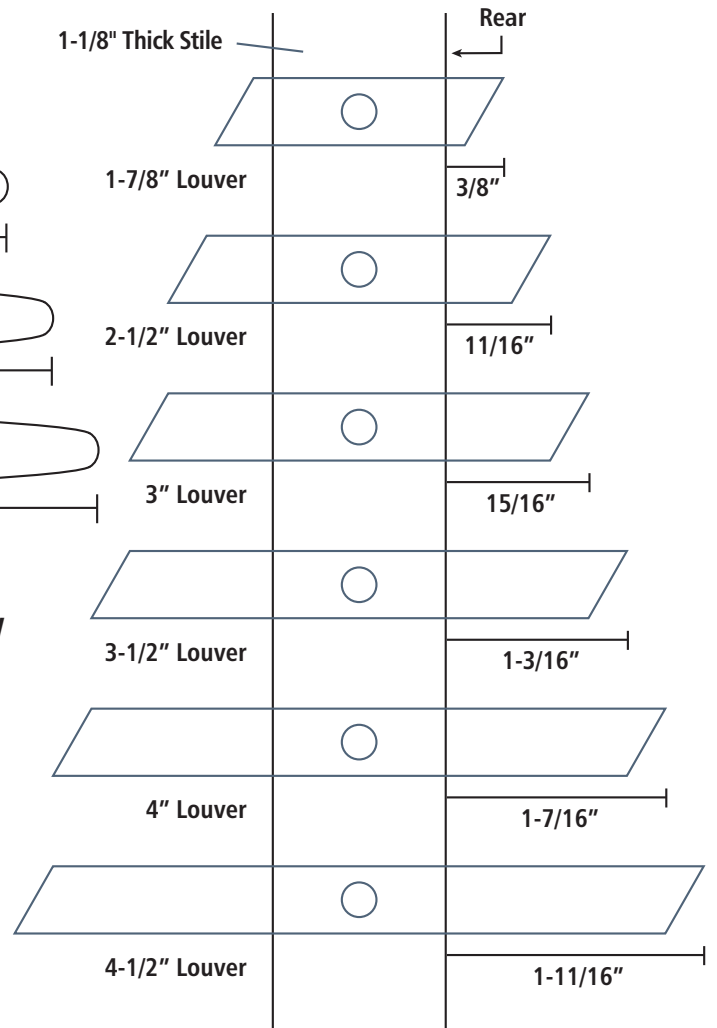

Los Angeles Shutter Co.

INTERIOR SHUTTERS: LOUVER SIZES

ELLIPTICAL STYLE OPEN POSITION SIDE VIEW

EUROPEAN STYLE OPEN POSITION SIDE VIEW