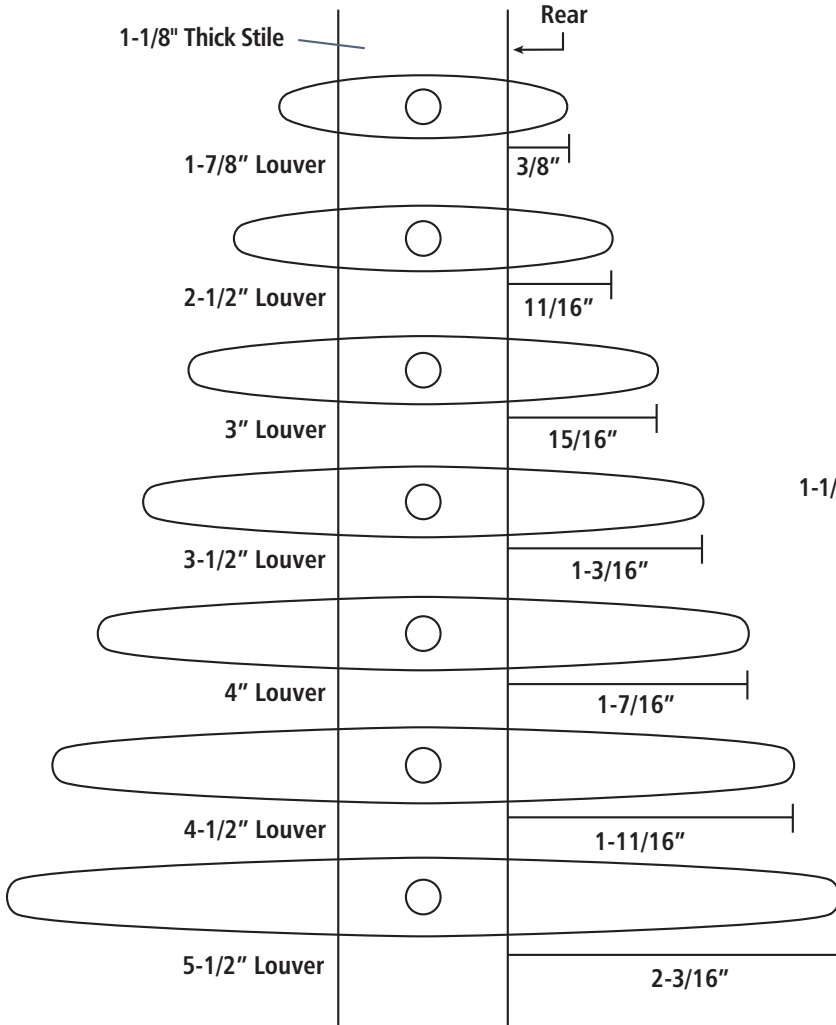

Los Angeles Shutter Co.

INTERIOR SHUTTERS: LOUVER SIZES

ELLIPTICAL STYLE OPEN POSITION SIDE VIEW

EUROPEAN STYLE OPEN POSITION SIDE VIEW